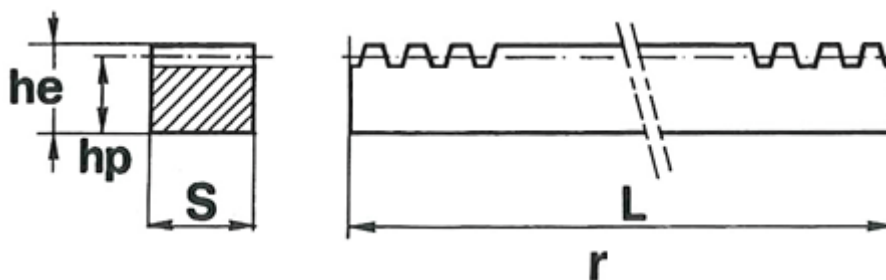

Data Sheet

Article number: 6165050150500

Description: Rack Module 1,5 17x17
length 500 mm

Measures

Actual length	= 499.51
hp	= 15.5
Module	= 1.5
No. of teeth	= 106
Nominal length	= 500
Pitch	= 4.7124
Profile Sxhe	= 17x17